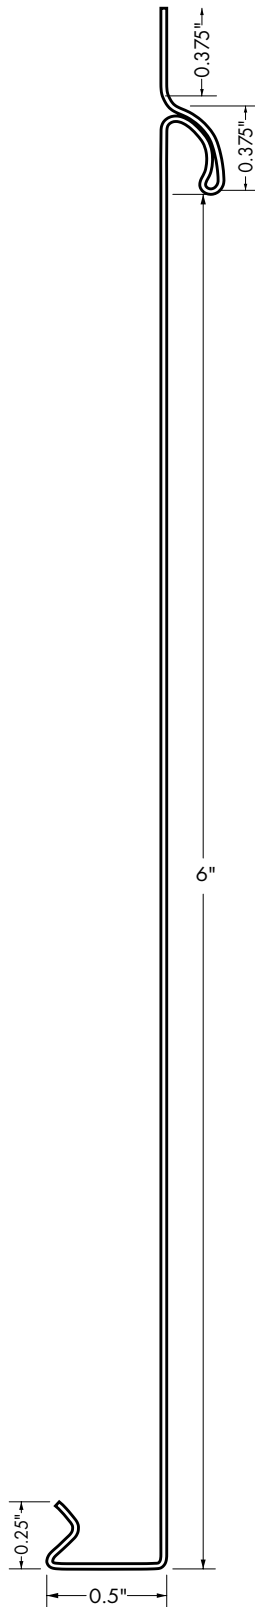

A R M O U R   S I D E

## **BEVEL PROFILES**

Profiles and Part Numbers

For **IN STOCK AND**

**MADE TO ORDER** Items

# IN STOCK PRODUCTS

**PRODUCT:**

6" Bevel Lap

**Part Number:**

190024

**DESCRIPTION:**

All 6" Bevel Lap Siding Colours Are IN STOCK As A Box Program.

Each Box Contains 16 - 6" Wide Bevel Panels.

# MADE TO ORDER PRODUCTS

**PRODUCT:**  
8" Bevel Lap  
**Part Number:**  
190022

**DESCRIPTION:**  
All 8" Bevel Lap Siding Colours Are MADE TO ORDER.