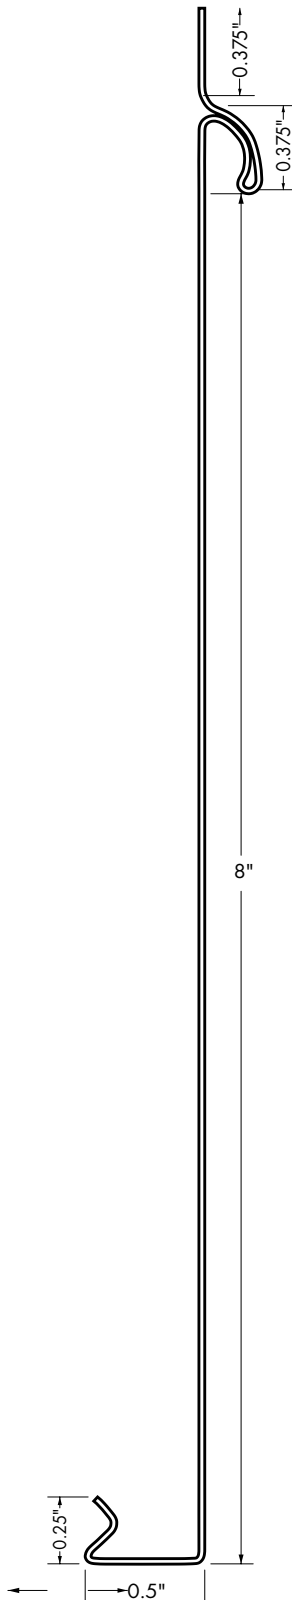

## **BEVEL PROFILES**

Profiles and Part Numbers

For **IN STOCK AND**

**MADE TO ORDER** Items

# IN STOCK PRODUCTS

**PRODUCT:**

6" Bevel Lap

**Part Number:**

190024

**DESCRIPTION:**

All 6" Bevel Lap Siding Colours Are IN STOCK As A Box Program.

Each Box Contains 16 - 6" Wide Bevel Panels.

# MADE TO ORDER PRODUCTS

**PRODUCT:**  
8" Bevel Lap  
**Part Number:**  
190022

**DESCRIPTION:**  
All 8" Bevel Lap Siding Colours Are MADE TO ORDER.

# MADE TO ORDER PRODUCTS

**PRODUCT:**  
Double Four Panel  
**Part Number:**  
190021

**DESCRIPTION:**  
All Double Four Bevel Lap Siding Colours Are  
MADE TO ORDER.