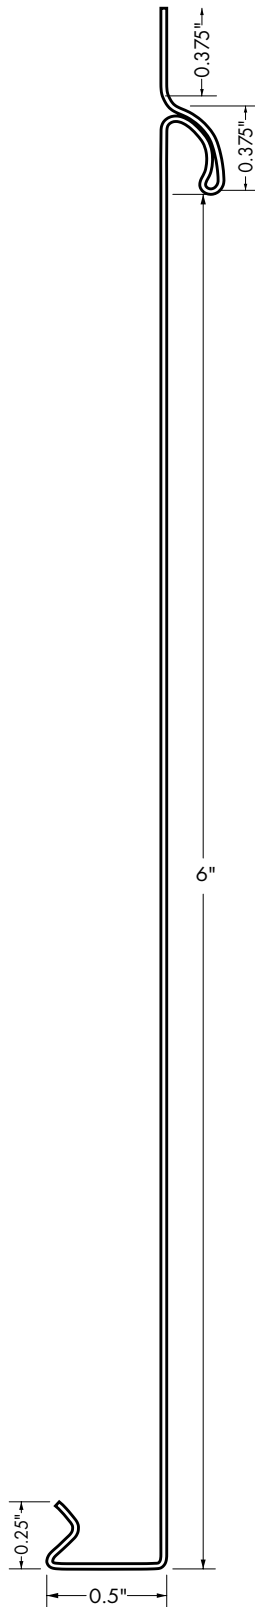

A R M O U R S I D E

BEVEL PROFILE

Profile and Part Number For
IN STOCK & MADE TO ORDER Items

IN STOCK PRODUCTS

PRODUCT:

6" Bevel Lap

Part Number:

190024

DESCRIPTION:

All 6" Bevel Lap Siding Colours Are IN STOCK As A Box Program.

Each Box Contains 16 - 6" Wide Bevel Panels.
Each Box Covers 100 Square Feet.